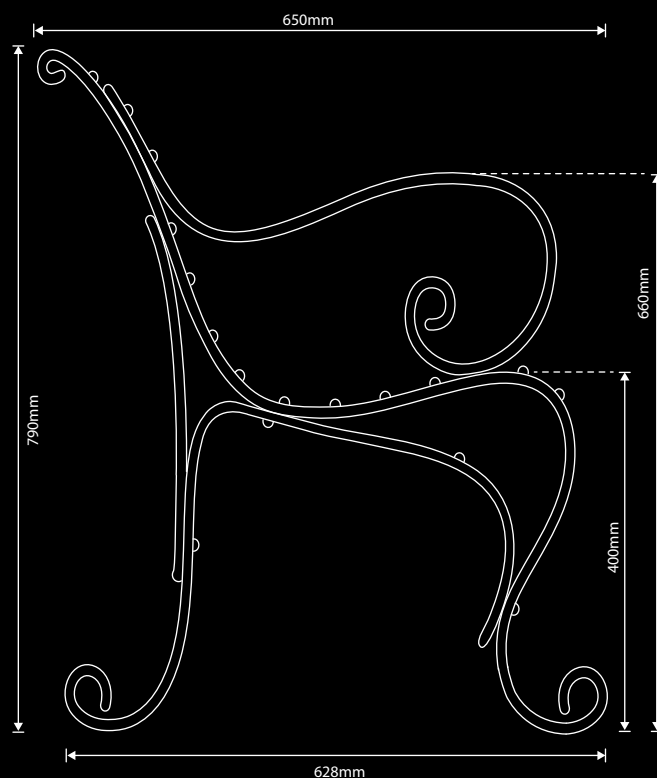

Produced with wrought iron slats with a shaped detail to the ends, the seat is designed with support and comfort in mind and for whiling away the hours contemplating the beauty of your own space. This style of bench is available in a variety of lengths, according to customer preferences. These are; Single, 4 foot and 6 foot.

## Dimensions

Height: 790mm  
Width: 650mm  
Base: 628mm

Floor to Armrest: 660mm  
Floor to Seating: 400mm

LOST ART  
HISTORIC LANDSCAPE FURNISHING

Lost Art Limited, 1 Yewdale Crescent, Wigan, Lancashire, WN1 2HP, U.K.  
T 01257 464601 E office@lost-art.co.uk W www.lost-art.co.uk